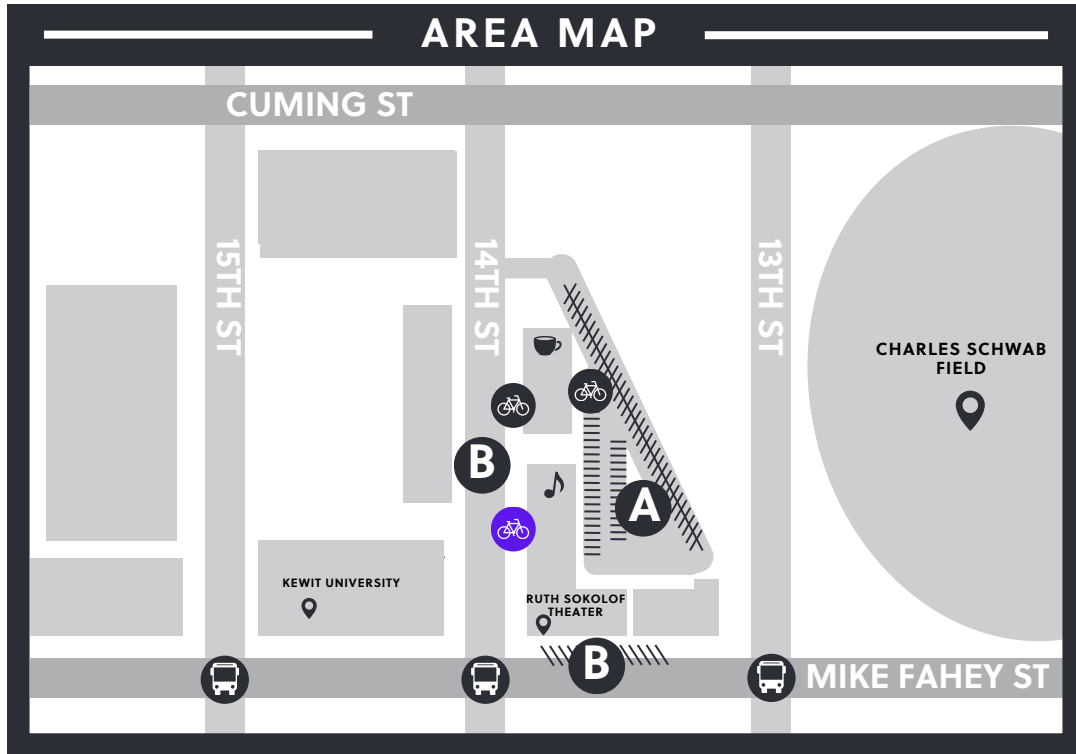

# FILM STREAMS' RUTH SOKOLOF THEATER

## PARKING

- A) Free parking behind Ruth Sokolof Theater. Entrance to lot is on 14th St
- B) Metered parking Southwest of the theater on Mike Fahey St and 14th St

## PUBLIC TRANSIT

Metro Bus stops at 15th St and Mike Fahey St, 14th St and Mike Fahey St, and 13th St and Mike Fahey St

## PEDALING

Bike racks located along 14th St and in the parking lot behind the buildings  
There is a Heartland Bike Share station on 14th St in front of Slowdown