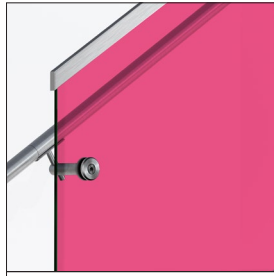

GLASS OPTIONS

COLORED INTERLAYER GLASS

DESIGN + ENGINEER + FABRICATE + INSTALL

CIG - 01 MED BLUE

CIG - 02 PINK

CIG - 03 RED

CIG - 04 BERRY

CIG - 05 GRAPE