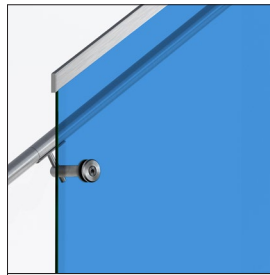

GLASS OPTIONS

COLORED INTERLAYER GLASS

DESIGN + ENGINEER + FABRICATE + INSTALL

CIG - 01 MED BLUE

CIG - 02 PINK

CIG - 03 RED

CIG - 04 BERRY

CIG - 05 GRAPE