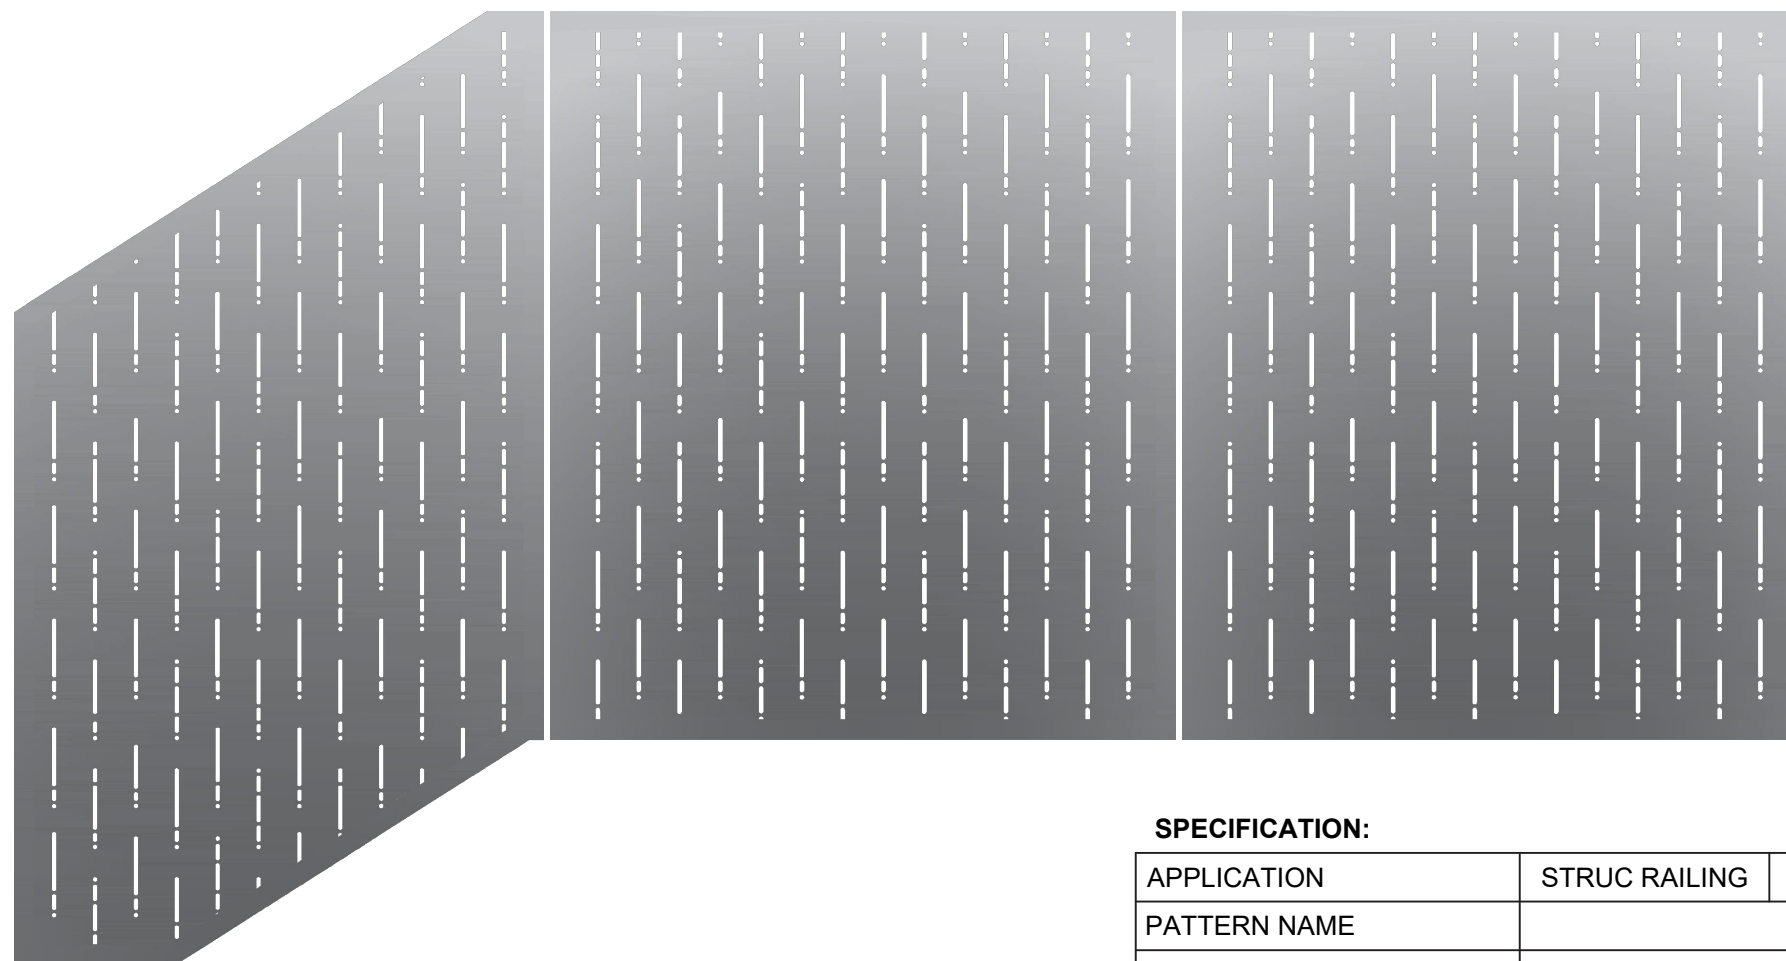

PATTERN TECHNICAL DATA

PP-20 HALITOUS

SPECIFICATION:

APPLICATION	STRUC RAILING	FOLD RAILING	
PATTERN NAME	PP-20 HALITOUS		
OPEN AREA	8.2%		
MATERIAL	ALUMINUM	ALUMINUM	STAINLESS STEEL 304
			STAINLESS STEEL 316
			STEEL
FINISH	ANODIZED	ANODIZED	SATIN
			POWDER COATED
			PVDF
MAX. OVERALL DIMENSION	4' W x 8' H		

PATTERN TECHNICAL DATA

PP-20 HALITOUS

151 W. Vista Ridge Mall Dr., Lewisville, TX 75067
PH: 973.353.8482
vivarailings.com - info@vivarailings.com

*** NOTE: CORNERS MAY HAVE 1/8" RADIUS

FULL SIZE LAYOUT

(IF PRINTED ON 11X17 TABLOID SIZE PAPER at 100%)