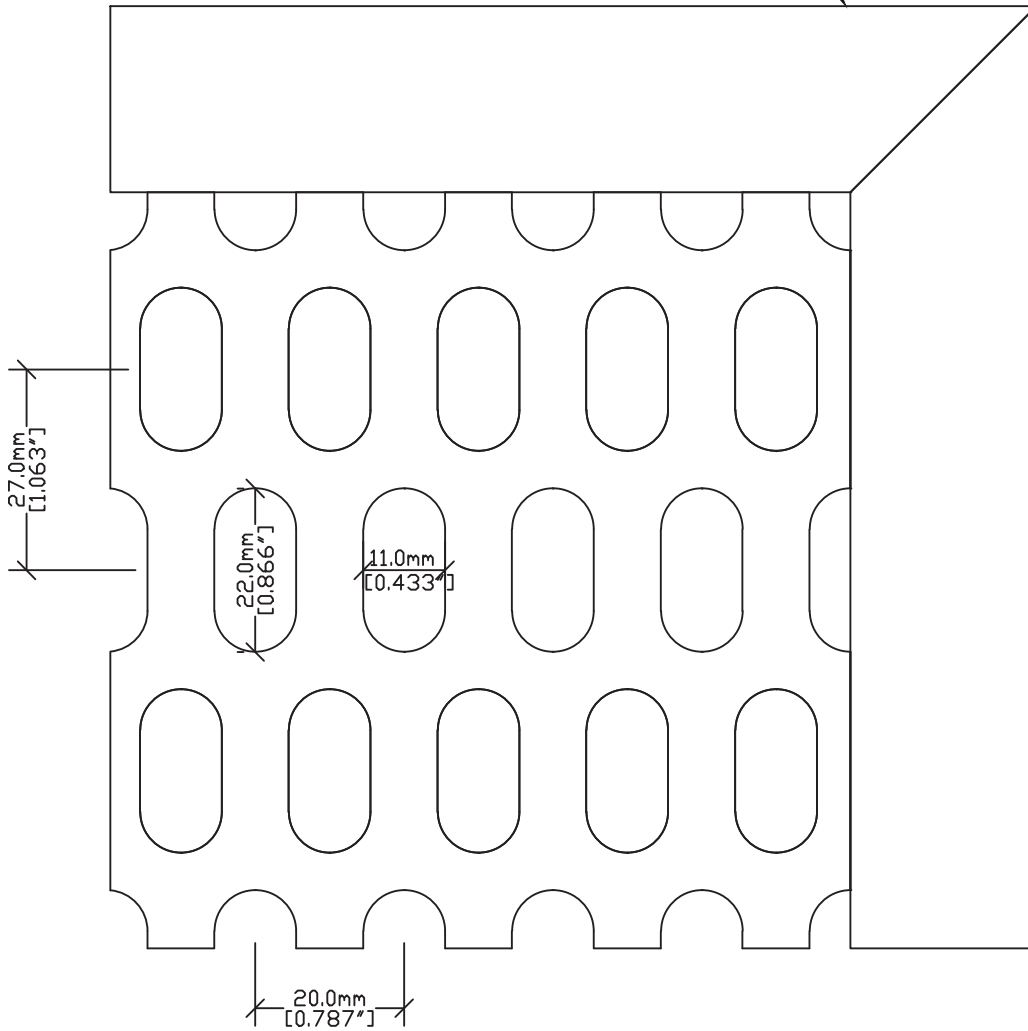

PMSL-1122

PERF METAL INFILL PATTERN

SS EDGING CR109DC

PRODUCT CODE	PMSL-1122
PATTERN TYPE	SLOTTED
SIZE X CENTERS	W 11.0 X L 22.0
OPEN AREA	39%