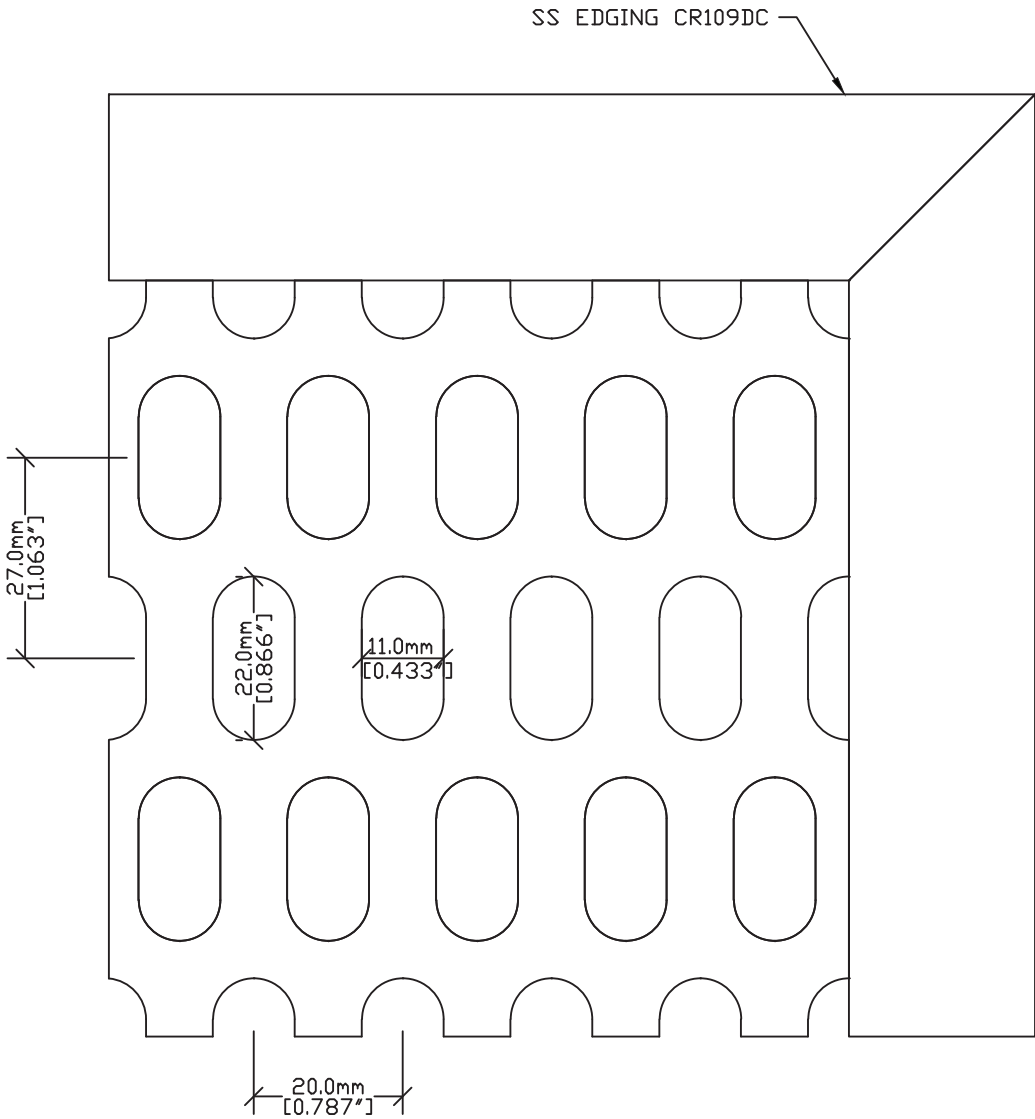

PMSL 1122

PRODUCT CODE	PMSL-1122
PATTERN TYPE	SLOTTED
SIZE X CENTERS	W 11.0 X L 22.0
OPEN AREA	39%