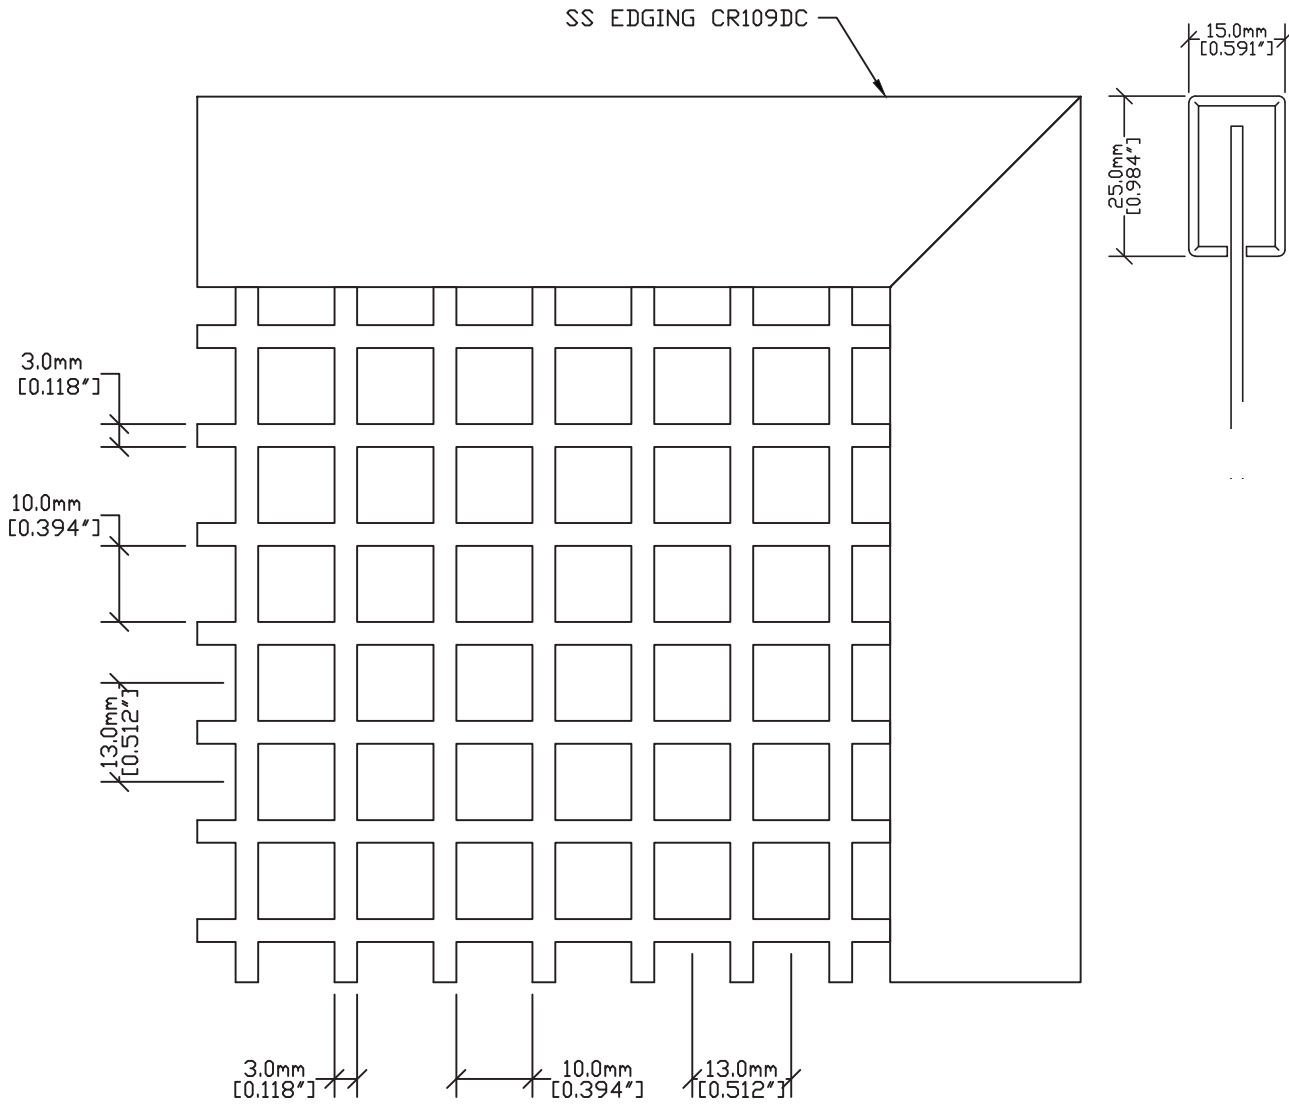

PMSQ 1013

PRODUCT CODE	PMSQ-1013
PATTERN TYPE	SLOTTED
SIZE X CENTERS	10MM X 13MM
OPEN AREA	56%