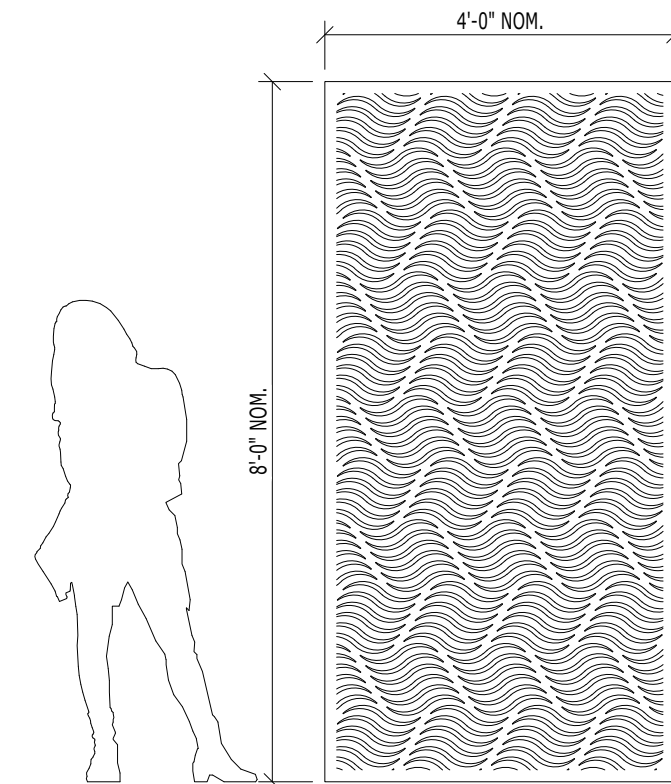

PO-09 ORGANIC PATTERNS

WALL SYSTEM WITH 4'-0" x 5'-0" STANDARD PANELS

WALL SYSTEM WITH 4'-0" x 8'-0" STANDARD PANELS

PATTERN: PO 09
ORGANIC
OPEN AREA: 48.4%

MATERIAL:
ALUMINUM: 1/8", 3/16" & 1/4"
STAINLESS STEEL 14GA
STEEL 14GA & 11GA

*** NOTE: CORNERS MAY HAVE A 1/8" RADIUS

FULL SIZE LAY-OUT
Scale 1:1 (Sheet size is 11x17)

VIVA RAILINGS IS NOT RESPONSIBLE FOR THE STRUCTURAL INTEGRITY OF ANY BUILDING SYSTEMS OR OTHER MATERIALS NOT FURNISHED BY VIVA RAILINGS. VIVA RAILINGS HAS NO WAY OF KNOWING AND SPECIFICALLY DISCLAIMS WHETHER OR NOT THE BUILDING SYSTEMS TO WHICH VIVA RAILINGS' PRODUCTS ARE TO BE ATTACHED ARE STRUCTURALLY SOUND OR DESIGNED TO PROPERLY SUPPORT VIVA RAILINGS'S MATERIALS. ANY SUCH DESIGN RESPONSIBILITY BELONGS TO OTHERS FOR WHOM VIVA RAILINGS IS NOT RESPONSIBLE. THESE DRAWINGS ARE INTENDED FOR THE SOLE USE OF VIVA RAILINGS' CUSTOMER AND THEIR AGENTS FOR THE INSTALLATION OF PRODUCTS FURNISHED BY VIVA RAILINGS. VIVA RAILINGS REMAINS THE SOLE OWNER OF ALL DESIGNS AND INTELLECTUAL PROPERTY CONTAINED WITHIN. REPRODUCTION AND USE OF THESE DESIGNS FOR ANY OTHER PURPOSE IS FORBIDDEN. SCALES ARE PROVIDED FOR REFERENCE ONLY. FOR PRODUCT INFORMATION AND TECHNICAL SUPPORT, PLEASE CONTACT VIVA RAILINGS.