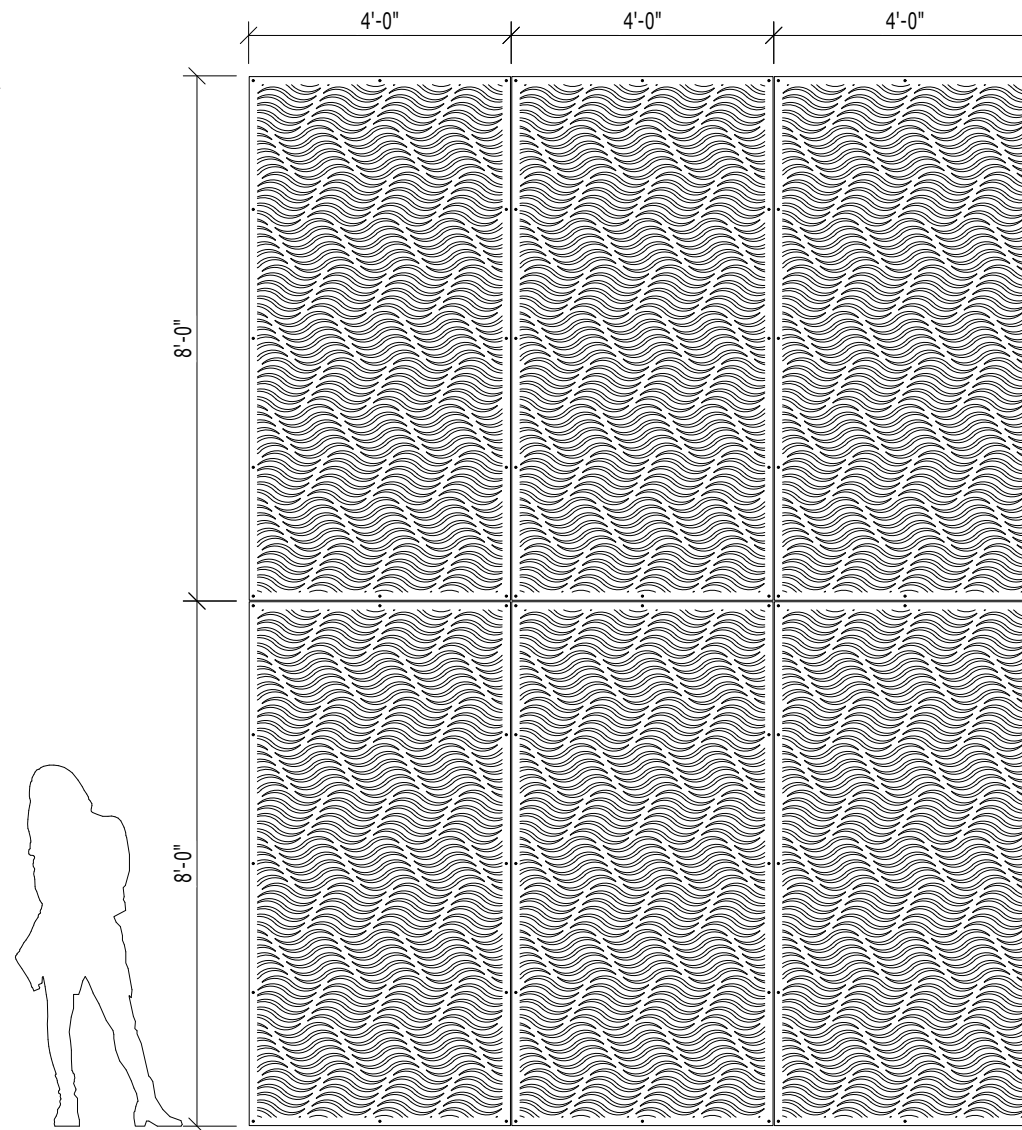

PO-09 ORGANIC PATTERNS

WALL SYSTEM WITH 4'-0" x 5'-0" STANDARD PANELS

WALL SYSTEM WITH 4'-0" x 8'-0" STANDARD PANELS

PATTERN: PO 09
ORGANIC
OPEN AREA: 48.4%

MATERIAL:
ALUMINUM: 1/8", 3/16" & 1/4"
STAINLESS STEEL 14GA
STEEL 14GA & 11GA

*** NOTE: CORNERS MAY HAVE A 1/8" RADIUS

FULL SIZE LAY-OUT
Scale 1:1 (Sheet size is 11x17)

VIVA RAILINGS IS NOT RESPONSIBLE FOR THE STRUCTURAL INTEGRITY OF ANY BUILDING SYSTEMS OR OTHER MATERIALS NOT FURNISHED BY VIVA RAILINGS. VIVA RAILINGS HAS NO WAY OF KNOWING AND SPECIFICALLY DISCLAIMS WHETHER OR NOT THE BUILDING SYSTEMS TO WHICH VIVA RAILINGS' PRODUCTS ARE TO BE ATTACHED ARE STRUCTURALLY SOUND OR DESIGNED TO PROPERLY SUPPORT VIVA RAILINGS'S MATERIALS. ANY SUCH DESIGN RESPONSIBILITY BELONGS TO OTHERS FOR WHOM VIVA RAILINGS IS NOT RESPONSIBLE. THESE DRAWINGS ARE INTENDED FOR THE SOLE USE OF VIVA RAILINGS' CUSTOMER AND THEIR AGENTS FOR THE INSTALLATION OF PRODUCTS FURNISHED BY VIVA RAILINGS. VIVA RAILINGS REMAINS THE SOLE OWNER OF ALL DESIGNS AND INTELLECTUAL PROPERTY CONTAINED WITHIN. REPRODUCTION AND USE OF THESE DESIGNS FOR ANY OTHER PURPOSE IS FORBIDDEN. SCALES ARE PROVIDED FOR REFERENCE ONLY. FOR PRODUCT INFORMATION AND TECHNICAL SUPPORT, PLEASE CONTACT VIVA RAILINGS.