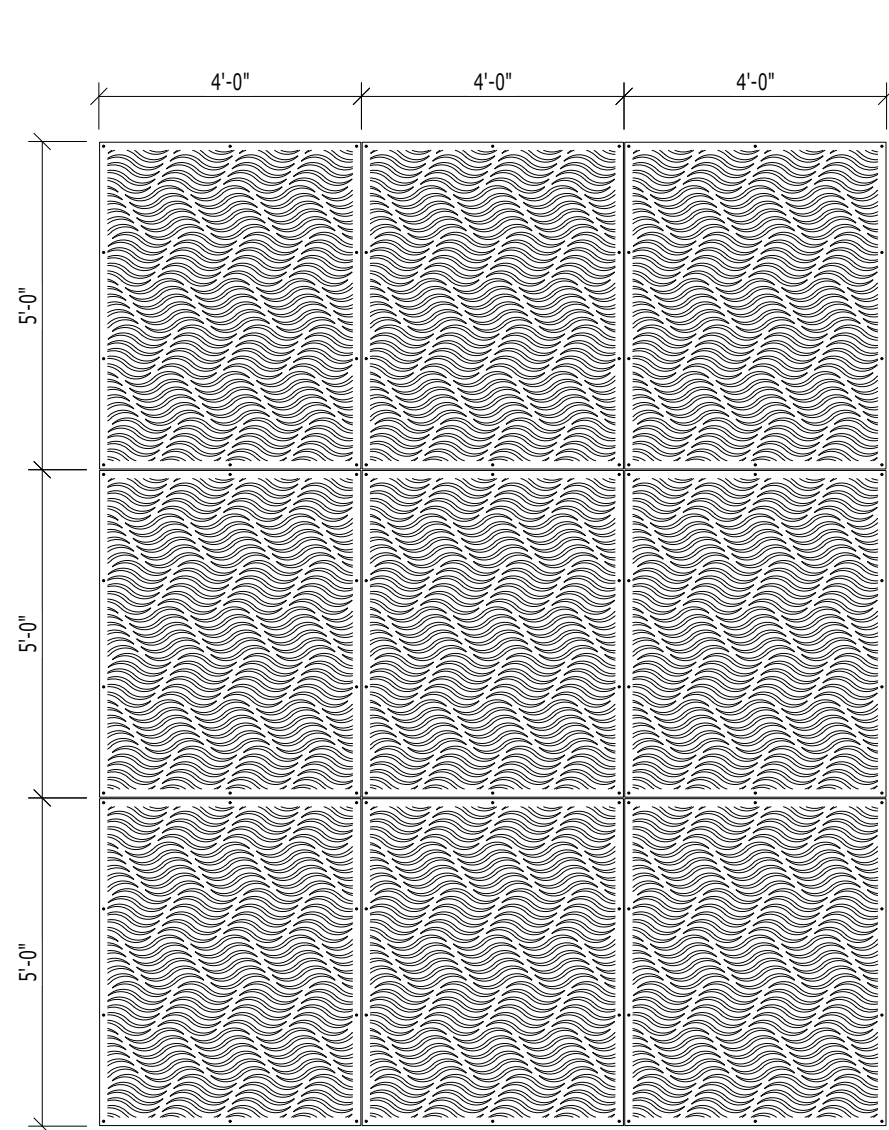

PO-09 ORGANIC PATTERNS

WALL SYSTEM WITH 4'-0" x 5'-0" STANDARD PANELS

WALL SYSTEM WITH 4'-0" x 8'-0" STANDARD PANELS

PATTERN: PO 09
ORGANIC
OPEN AREA: 48.4%

MATERIAL:
ALUMINUM: 1/8", 3/16" & 1/4"
STAINLESS STEEL 14GA
STEEL 14GA & 11GA

*** NOTE: CORNERS MAY HAVE A 1/8" RADIUS

FULL SIZE LAY-OUT
Scale 1:1 (Sheet size is 11x17)

VIVA RAILINGS IS NOT RESPONSIBLE FOR THE STRUCTURAL INTEGRITY OF ANY BUILDING SYSTEMS OR OTHER MATERIALS NOT FURNISHED BY VIVA RAILINGS. VIVA RAILINGS HAS NO WAY OF KNOWING AND SPECIFICALLY DISCLAIMS WHETHER OR NOT THE BUILDING SYSTEMS TO WHICH VIVA RAILINGS' PRODUCTS ARE TO BE ATTACHED ARE STRUCTURALLY SOUND OR DESIGNED TO PROPERLY SUPPORT VIVA RAILINGS'S MATERIALS. ANY SUCH DESIGN RESPONSIBILITY BELONGS TO OTHERS FOR WHOM VIVA RAILINGS IS NOT RESPONSIBLE. THESE DRAWINGS ARE INTENDED FOR THE SOLE USE OF VIVA RAILINGS' CUSTOMER AND THEIR AGENTS FOR THE INSTALLATION OF PRODUCTS FURNISHED BY VIVA RAILINGS. VIVA RAILINGS REMAINS THE SOLE OWNER OF ALL DESIGNS AND INTELLECTUAL PROPERTY CONTAINED WITHIN. REPRODUCTION AND USE OF THESE DESIGNS FOR ANY OTHER PURPOSE IS FORBIDDEN. SCALES ARE PROVIDED FOR REFERENCE ONLY. FOR PRODUCT INFORMATION AND TECHNICAL SUPPORT, PLEASE CONTACT VIVA RAILINGS.