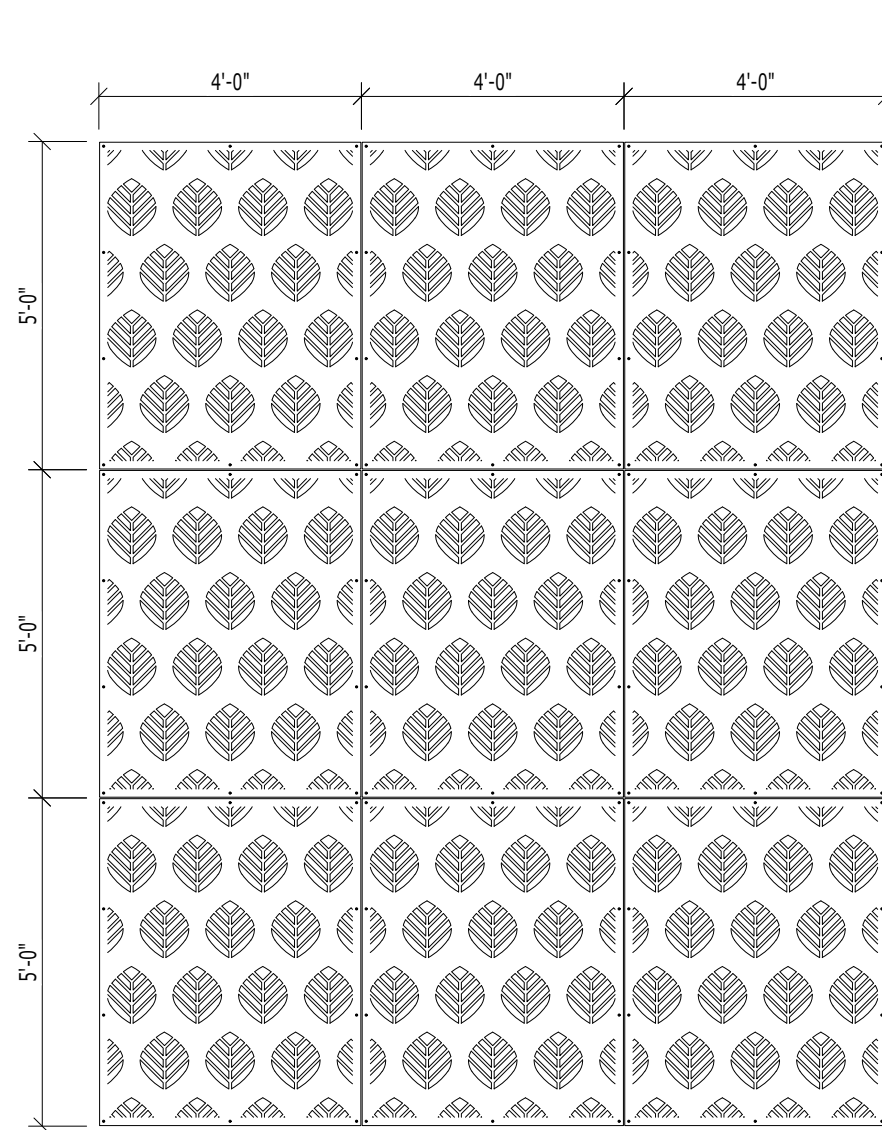

P0-11 ORGANIC PATTERNS

WALL SYSTEM WITH 4'-0" x 5'-0" STANDARD PANELS

WALL SYSTEM WITH 4'-0" x 8'-0" STANDARD PANELS

PATTERN: PO 11
ORGANIC
OPEN AREA: 28.7%

MATERIAL:
ALUMINUM: 1/8", 3/16" & 1/4"
STAINLESS STEEL 14GA
STEEL 14GA & 11GA

FINISH:
ALUMINUM ~ POWDER COAT AND PVDF
STAINLESS STEEL ~ BRUSHED SATIN
STEEL ~ POWDER COAT, WEATHERED AND MILL

AN ARRAY OF FINISHES AND SIZES ARE AVAILABLE ON REQUEST

P0-11 ORGANIC PATTERNS

FULL SIZE LAY-OUT
Scale 1:1 (Sheet size is 11x17)

*** NOTE: CORNERS MAY HAVE A 1/8" RADIUS