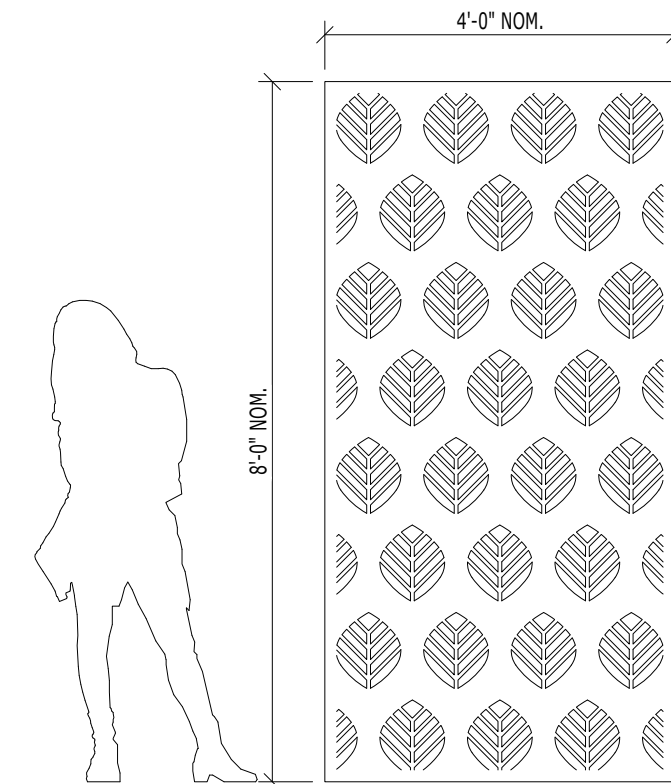

P0-11 ORGANIC PATTERNS

WALL SYSTEM WITH 4'-0" x 5'-0" STANDARD PANELS

WALL SYSTEM WITH 4'-0" x 8'-0" STANDARD PANELS

PATTERN: PO 11
ORGANIC
OPEN AREA: 28.7%

MATERIAL:
ALUMINUM: 1/8", 3/16" & 1/4"
STAINLESS STEEL 14GA
STEEL 14GA & 11GA

FINISH:
ALUMINUM ~ POWDER COAT AND PVDF
STAINLESS STEEL ~ BRUSHED SATIN
STEEL ~ POWDER COAT, WEATHERED AND MILL

AN ARRAY OF FINISHES AND SIZES ARE AVAILABLE ON REQUEST

P0-11 ORGANIC PATTERNS

FULL SIZE LAY-OUT
Scale 1:1 (Sheet size is 11x17)

*** NOTE: CORNERS MAY HAVE A 1/8" RADIUS