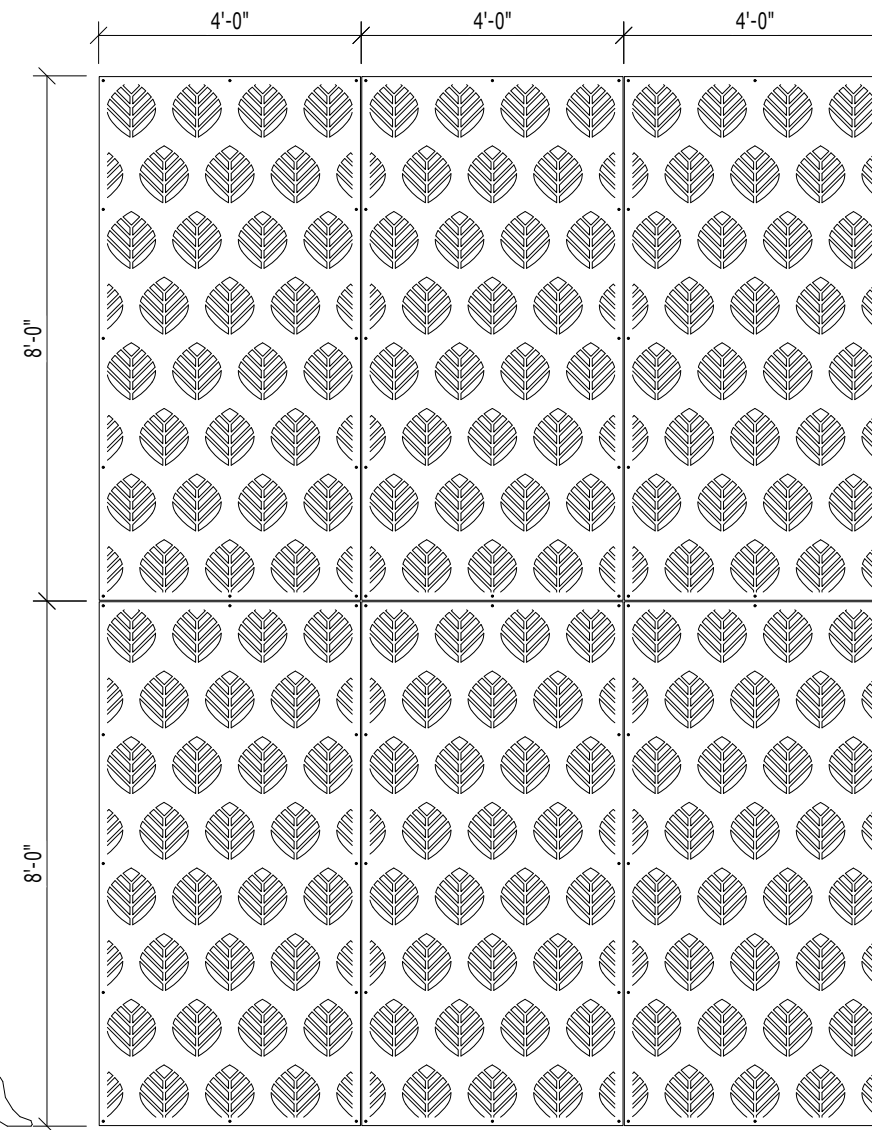

P0-11 ORGANIC PATTERNS

WALL SYSTEM WITH 4'-0" x 5'-0" STANDARD PANELS

WALL SYSTEM WITH 4'-0" x 8'-0" STANDARD PANELS

PATTERN: PO 11
ORGANIC
OPEN AREA: 28.7%

MATERIAL:
ALUMINUM: 1/8", 3/16" & 1/4"
STAINLESS STEEL 14GA
STEEL 14GA & 11GA

FINISH:
ALUMINUM ~ POWDER COAT AND PVDF
STAINLESS STEEL ~ BRUSHED SATIN
STEEL ~ POWDER COAT, WEATHERED AND MILL

AN ARRAY OF FINISHES AND SIZES ARE AVAILABLE ON REQUEST

P0-11 ORGANIC PATTERNS

FULL SIZE LAY-OUT
Scale 1:1 (Sheet size is 11x17)

*** NOTE: CORNERS MAY HAVE A 1/8" RADIUS