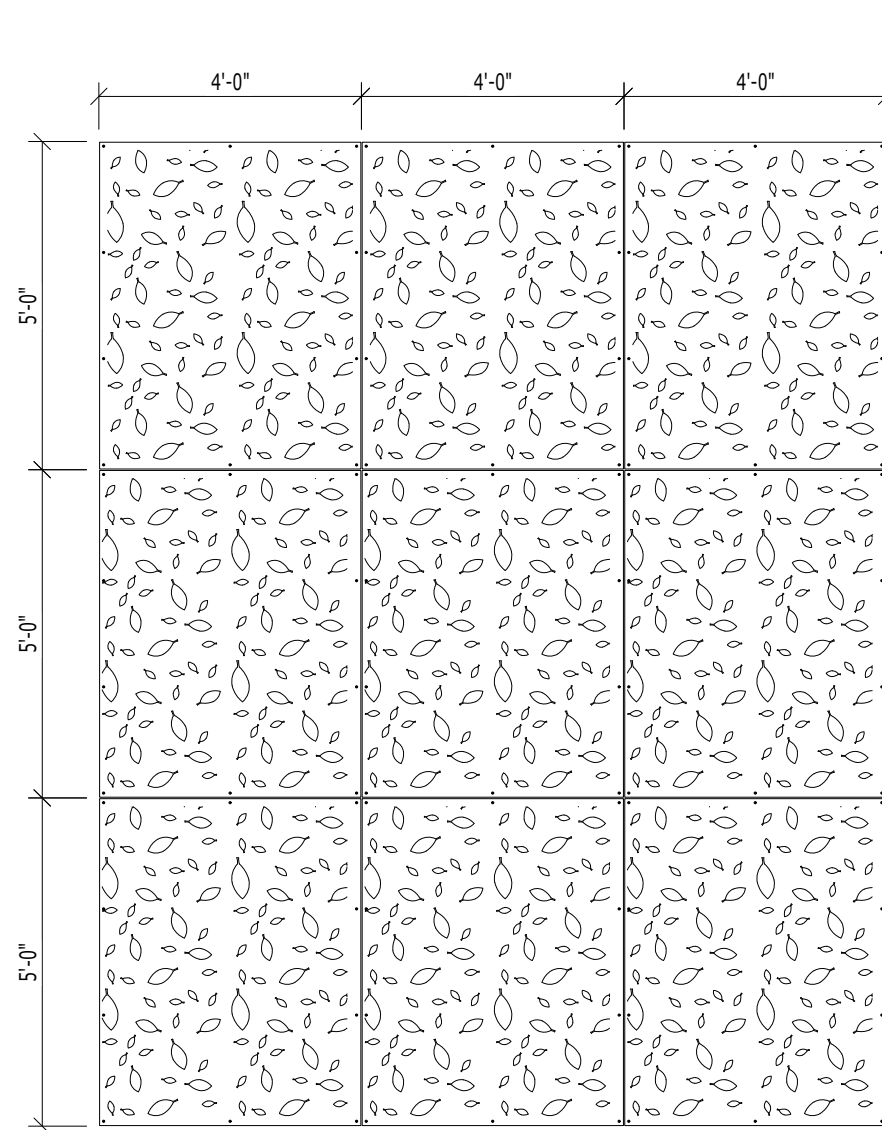

# P0-14 ORGANIC PATTERNS

WALL SYSTEM WITH 4'-0" x 5'-0" STANDARD PANELS

WALL SYSTEM WITH 4'-0" x 8'-0" STANDARD PANELS

PATTERN: PO 14  
ORGANIC  
OPEN AREA: 14%

MATERIAL:  
ALUMINUM: 1/8", 3/16" & 1/4"  
STAINLESS STEEL 14GA  
STEEL 14GA & 11GA

# P0-14 ORGANIC PATTERNS

\*\*\* NOTE: CORNERS MAY HAVE A 1/8" RADIUS

FULL SIZE LAY-OUT  
Scale 1:1 (Sheet size is 11x17)