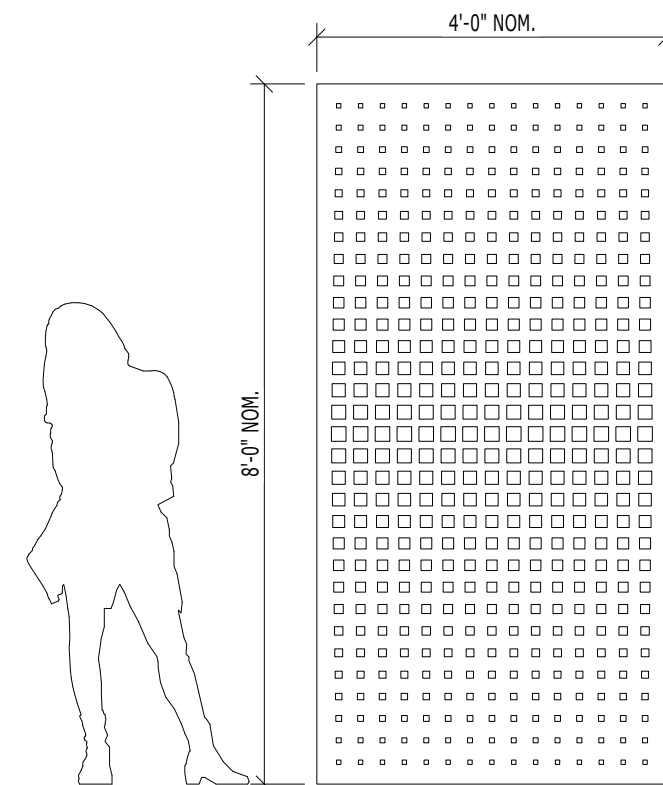

PP-07 PRIMARY PATTERNS

DESIGN + ENGINEER + FABRICATE + INSTALL

WALL SYSTEM WITH 4'-0" x 5'-0" STANDARD PANELS

WALL SYSTEM WITH 4'-0" x 8'-0" STANDARD PANELS

PATTERN: PP 07
PRIMARY
OPEN AREA: 19.5%

MATERIAL:
ALUMINUM: 1/8", 3/16" & 1/4"
STAINLESS STEEL 14GA
STEEL 14GA & 11GA

FULL SIZE LAY-OUT
Scale 1:1 (Sheet size is 11x17)

*** NOTE: CORNERS MAY HAVE A 1/8" RADIUS

VIVA RAILINGS IS NOT RESPONSIBLE FOR THE STRUCTURAL INTEGRITY OF ANY BUILDING SYSTEMS OR OTHER MATERIALS NOT FURNISHED BY VIVA RAILINGS. VIVA RAILINGS HAS NO WAY OF KNOWING AND SPECIFICALLY DISCLAIMS WHETHER OR NOT THE BUILDING SYSTEMS TO WHICH VIVA RAILINGS' PRODUCTS ARE TO BE ATTACHED ARE STRUCTURALLY SOUND OR DESIGNED TO PROPERLY SUPPORT VIVA RAILINGS'S MATERIALS. ANY SUCH DESIGN RESPONSIBILITY BELONGS TO OTHERS FOR WHOM VIVA RAILINGS IS NOT RESPONSIBLE. THESE DRAWINGS ARE INTENDED FOR THE SOLE USE OF VIVA RAILINGS' CUSTOMER AND THEIR AGENTS FOR THE INSTALLATION OF PRODUCTS FURNISHED BY VIVA RAILINGS. VIVA RAILINGS REMAINS THE SOLE OWNER OF ALL DESIGNS AND INTELLECTUAL PROPERTY CONTAINED WITHIN. REPRODUCTION AND USE OF THESE DESIGNS FOR ANY OTHER PURPOSE IS FORBIDDEN. SCALES ARE PROVIDED FOR REFERENCE ONLY. FOR PRODUCT INFORMATION AND TECHNICAL SUPPORT, PLEASE CONTACT VIVA RAILINGS.