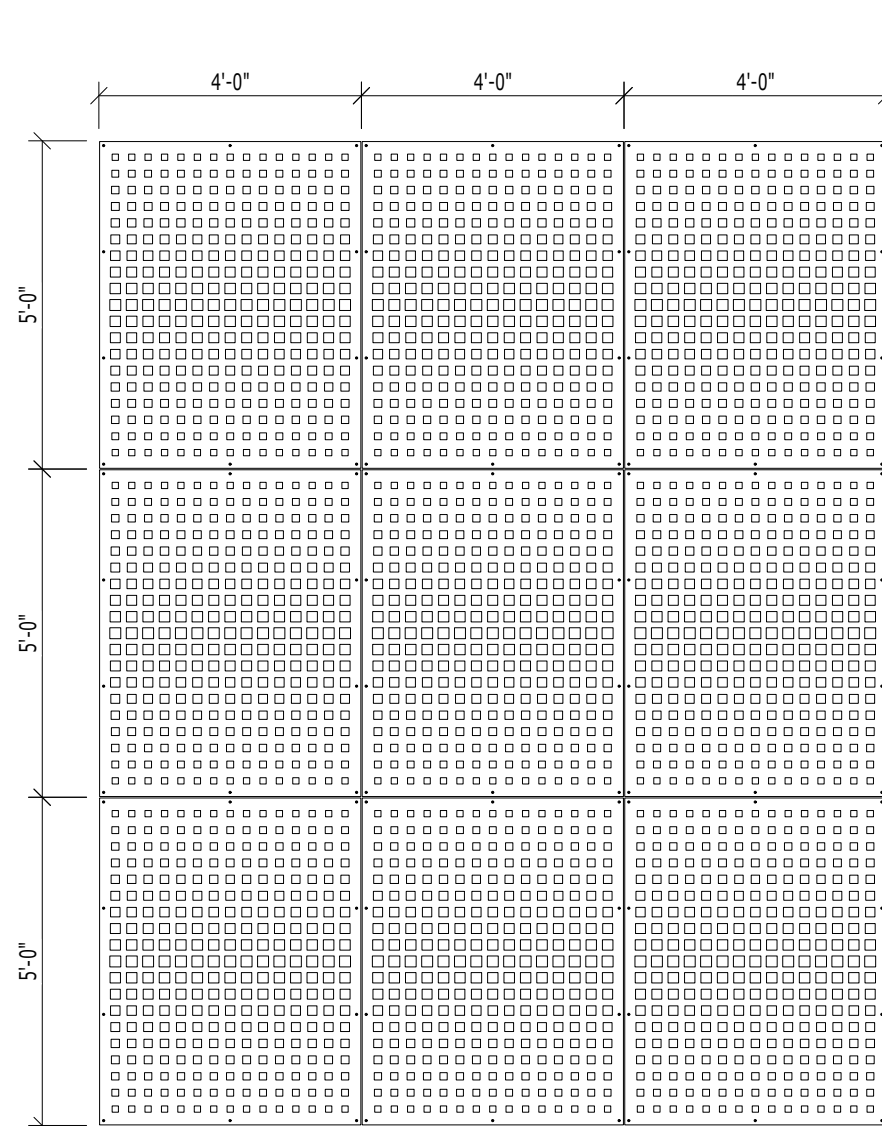

PP-07 PRIMARY PATTERNS

DESIGN + ENGINEER + FABRICATE + INSTALL

WALL SYSTEM WITH 4'-0" x 5'-0" STANDARD PANELS

WALL SYSTEM WITH 4'-0" x 8'-0" STANDARD PANELS

PATTERN: PP 07
PRIMARY
OPEN AREA: 19.5%

MATERIAL:
ALUMINUM: 1/8", 3/16" & 1/4"
STAINLESS STEEL 14GA
STEEL 14GA & 11GA

FULL SIZE LAY-OUT
Scale 1:1 (Sheet size is 11x17)

*** NOTE: CORNERS MAY HAVE A 1/8" RADIUS

VIVA RAILINGS IS NOT RESPONSIBLE FOR THE STRUCTURAL INTEGRITY OF ANY BUILDING SYSTEMS OR OTHER MATERIALS NOT FURNISHED BY VIVA RAILINGS. VIVA RAILINGS HAS NO WAY OF KNOWING AND SPECIFICALLY DISCLAIMS WHETHER OR NOT THE BUILDING SYSTEMS TO WHICH VIVA RAILINGS' PRODUCTS ARE TO BE ATTACHED ARE STRUCTURALLY SOUND OR DESIGNED TO PROPERLY SUPPORT VIVA RAILINGS'S MATERIALS. ANY SUCH DESIGN RESPONSIBILITY BELONGS TO OTHERS FOR WHOM VIVA RAILINGS IS NOT RESPONSIBLE. THESE DRAWINGS ARE INTENDED FOR THE SOLE USE OF VIVA RAILINGS' CUSTOMER AND THEIR AGENTS FOR THE INSTALLATION OF PRODUCTS FURNISHED BY VIVA RAILINGS. VIVA RAILINGS REMAINS THE SOLE OWNER OF ALL DESIGNS AND INTELLECTUAL PROPERTY CONTAINED WITHIN. REPRODUCTION AND USE OF THESE DESIGNS FOR ANY OTHER PURPOSE IS FORBIDDEN. SCALES ARE PROVIDED FOR REFERENCE ONLY. FOR PRODUCT INFORMATION AND TECHNICAL SUPPORT, PLEASE CONTACT VIVA RAILINGS.