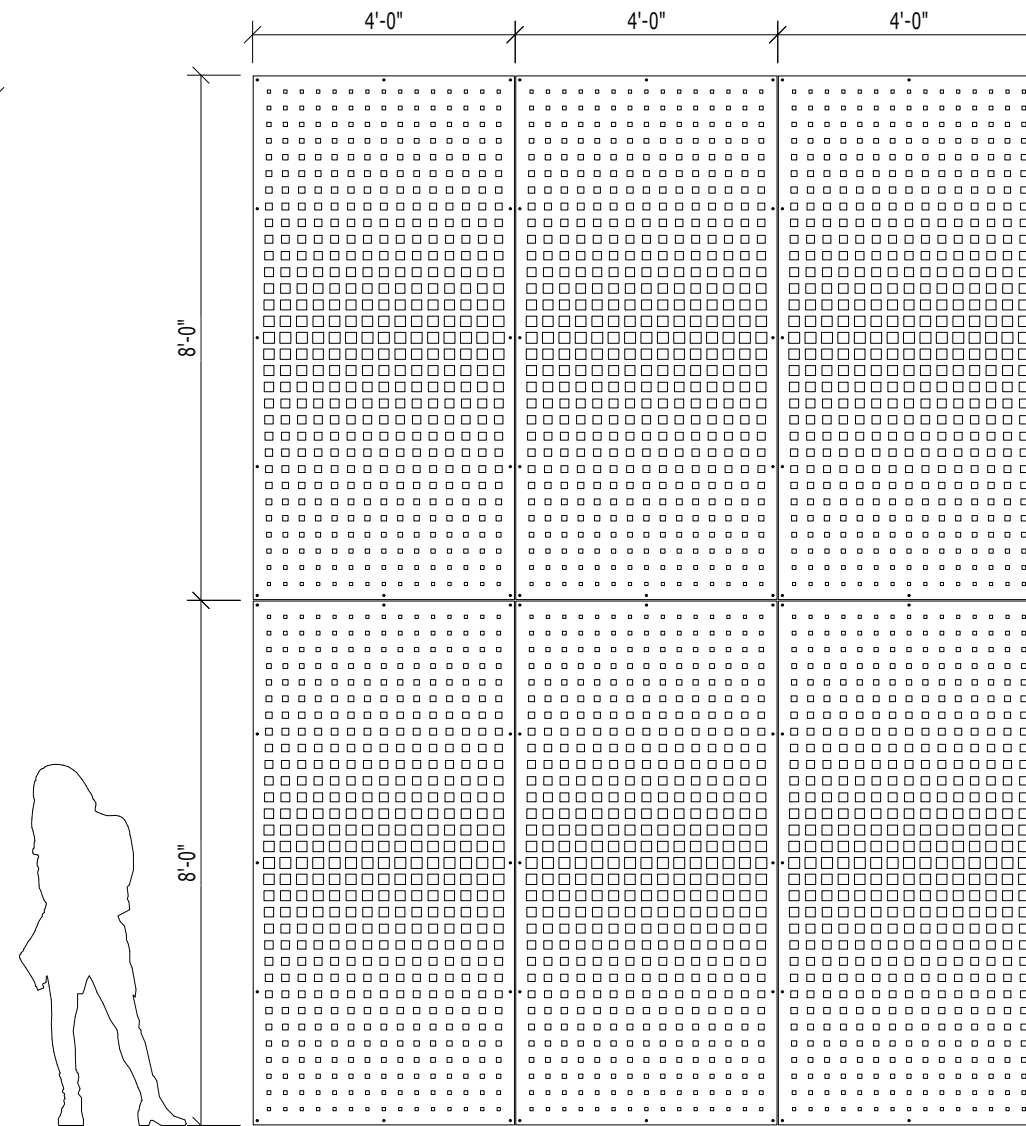

PP-07 PRIMARY PATTERNS

DESIGN + ENGINEER + FABRICATE + INSTALL

WALL SYSTEM WITH 4'-0" x 5'-0" STANDARD PANELS

WALL SYSTEM WITH 4'-0" x 8'-0" STANDARD PANELS

PATTERN: PP 07
PRIMARY
OPEN AREA: 19.5%

MATERIAL:
ALUMINUM: 1/8", 3/16" & 1/4"
STAINLESS STEEL 14GA
STEEL 14GA & 11GA

FULL SIZE LAY-OUT
Scale 1:1 (Sheet size is 11x17)

*** NOTE: CORNERS MAY HAVE A 1/8" RADIUS

VIVA RAILINGS IS NOT RESPONSIBLE FOR THE STRUCTURAL INTEGRITY OF ANY BUILDING SYSTEMS OR OTHER MATERIALS NOT FURNISHED BY VIVA RAILINGS. VIVA RAILINGS HAS NO WAY OF KNOWING AND SPECIFICALLY DISCLAIMS WHETHER OR NOT THE BUILDING SYSTEMS TO WHICH VIVA RAILINGS' PRODUCTS ARE TO BE ATTACHED ARE STRUCTURALLY SOUND OR DESIGNED TO PROPERLY SUPPORT VIVA RAILINGS'S MATERIALS. ANY SUCH DESIGN RESPONSIBILITY BELONGS TO OTHERS FOR WHOM VIVA RAILINGS IS NOT RESPONSIBLE. THESE DRAWINGS ARE INTENDED FOR THE SOLE USE OF VIVA RAILINGS' CUSTOMER AND THEIR AGENTS FOR THE INSTALLATION OF PRODUCTS FURNISHED BY VIVA RAILINGS. VIVA RAILINGS REMAINS THE SOLE OWNER OF ALL DESIGNS AND INTELLECTUAL PROPERTY CONTAINED WITHIN. REPRODUCTION AND USE OF THESE DESIGNS FOR ANY OTHER PURPOSE IS FORBIDDEN. SCALES ARE PROVIDED FOR REFERENCE ONLY. FOR PRODUCT INFORMATION AND TECHNICAL SUPPORT, PLEASE CONTACT VIVA RAILINGS.