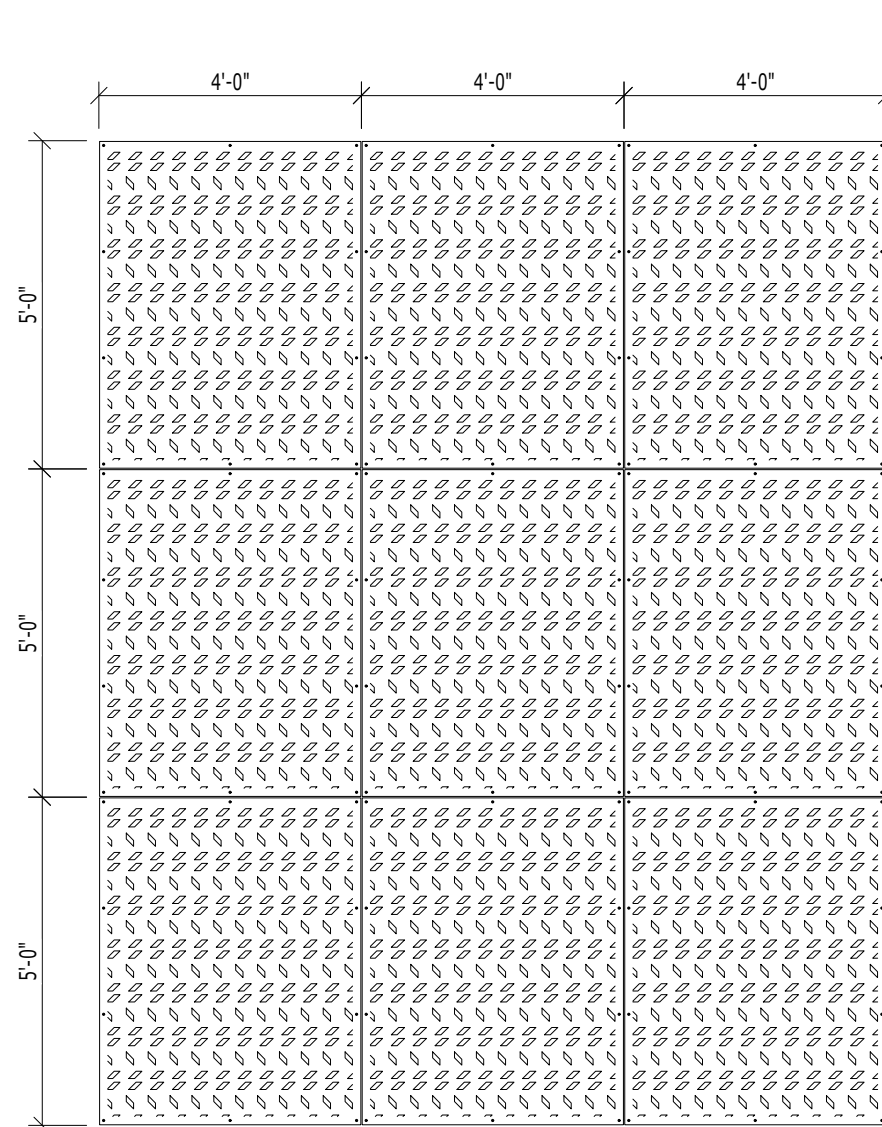

PP-15 PRIMARY PATTERNS

DESIGN + ENGINEER + FABRICATE + INSTALL

WALL SYSTEM WITH 4'-0" x 5'-0" STANDARD PANELS

WALL SYSTEM WITH 4'-0" x 8'-0" STANDARD PANELS

PATTERN: PP 15
PRIMARY
OPEN AREA: 13.4%

MATERIAL:
ALUMINUM: 1/8", 3/16" & 1/4"
STAINLESS STEEL 14GA
STEEL 14GA & 11GA

PP-15 PRIMARY PATTERNS

*** NOTE: CORNERS MAY HAVE A 1/8" RADIUS

FULL SIZE LAY-OUT
Scale 1:1 (Sheet size is 11x17)