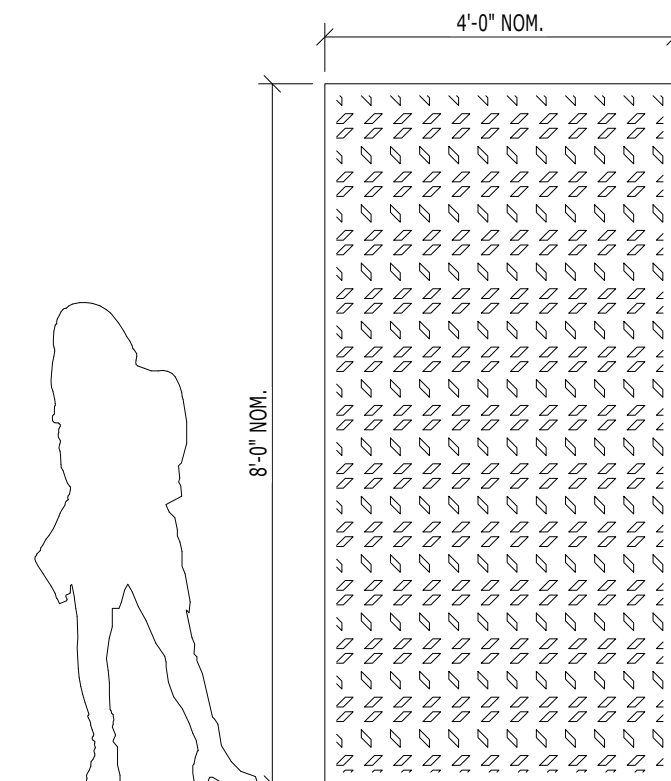

PP-15 PRIMARY PATTERNS

DESIGN + ENGINEER + FABRICATE + INSTALL

WALL SYSTEM WITH 4'-0" x 5'-0" STANDARD PANELS

WALL SYSTEM WITH 4'-0" x 8'-0" STANDARD PANELS

PATTERN: PP 15
PRIMARY
OPEN AREA: 13.4%

MATERIAL:
ALUMINUM: 1/8", 3/16" & 1/4"
STAINLESS STEEL 14GA
STEEL 14GA & 11GA

PP-15 PRIMARY PATTERNS

*** NOTE: CORNERS MAY HAVE A 1/8" RADIUS

FULL SIZE LAY-OUT
Scale 1:1 (Sheet size is 11x17)