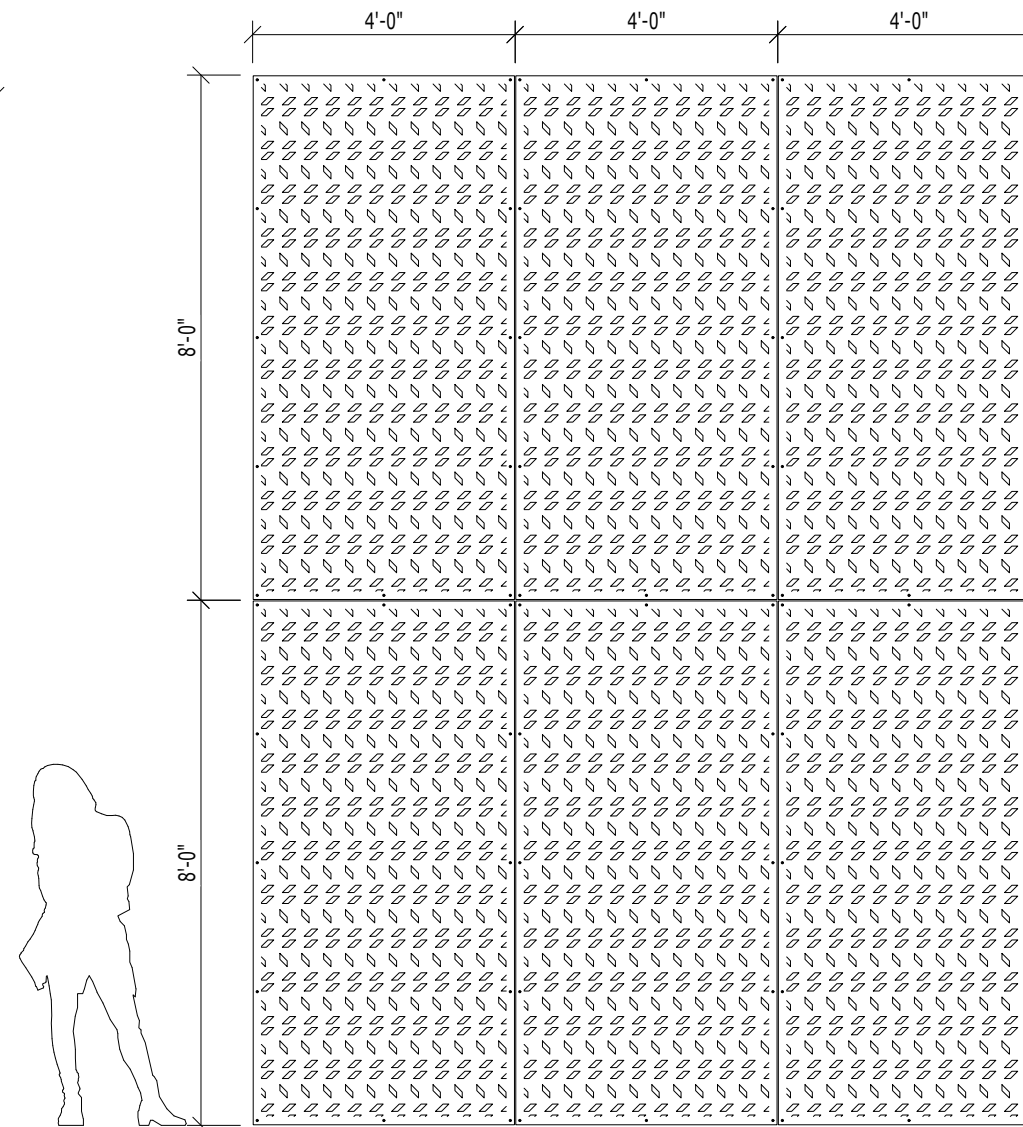

PP-15 PRIMARY PATTERNS

DESIGN + ENGINEER + FABRICATE + INSTALL

WALL SYSTEM WITH 4'-0" x 5'-0" STANDARD PANELS

WALL SYSTEM WITH 4'-0" x 8'-0" STANDARD PANELS

PATTERN: PP 15
PRIMARY
OPEN AREA: 13.4%

MATERIAL:
ALUMINUM: 1/8", 3/16" & 1/4"
STAINLESS STEEL 14GA
STEEL 14GA & 11GA

PP-15 PRIMARY PATTERNS

*** NOTE: CORNERS MAY HAVE A 1/8" RADIUS

FULL SIZE LAY-OUT
Scale 1:1 (Sheet size is 11x17)