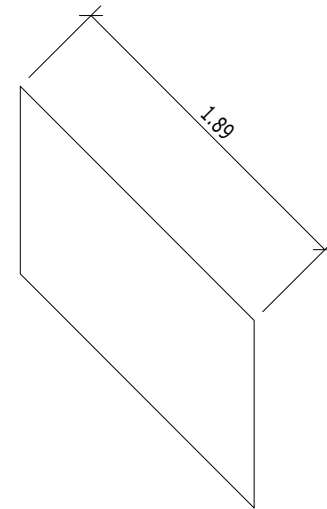

PP-15 PRIMARY PATTERNS

DESIGN + ENGINEER + FABRICATE + INSTALL

WALL SYSTEM WITH 4'-0" x 5'-0" STANDARD PANELS

WALL SYSTEM WITH 4'-0" x 8'-0" STANDARD PANELS

PATTERN: PP 15
PRIMARY
OPEN AREA: 13.4%

MATERIAL:
ALUMINUM: 1/8", 3/16" & 1/4"
STAINLESS STEEL 14GA
STEEL 14GA & 11GA

PP-15 PRIMARY PATTERNS

*** NOTE: CORNERS MAY HAVE A 1/8" RADIUS

FULL SIZE LAY-OUT
Scale 1:1 (Sheet size is 11x17)